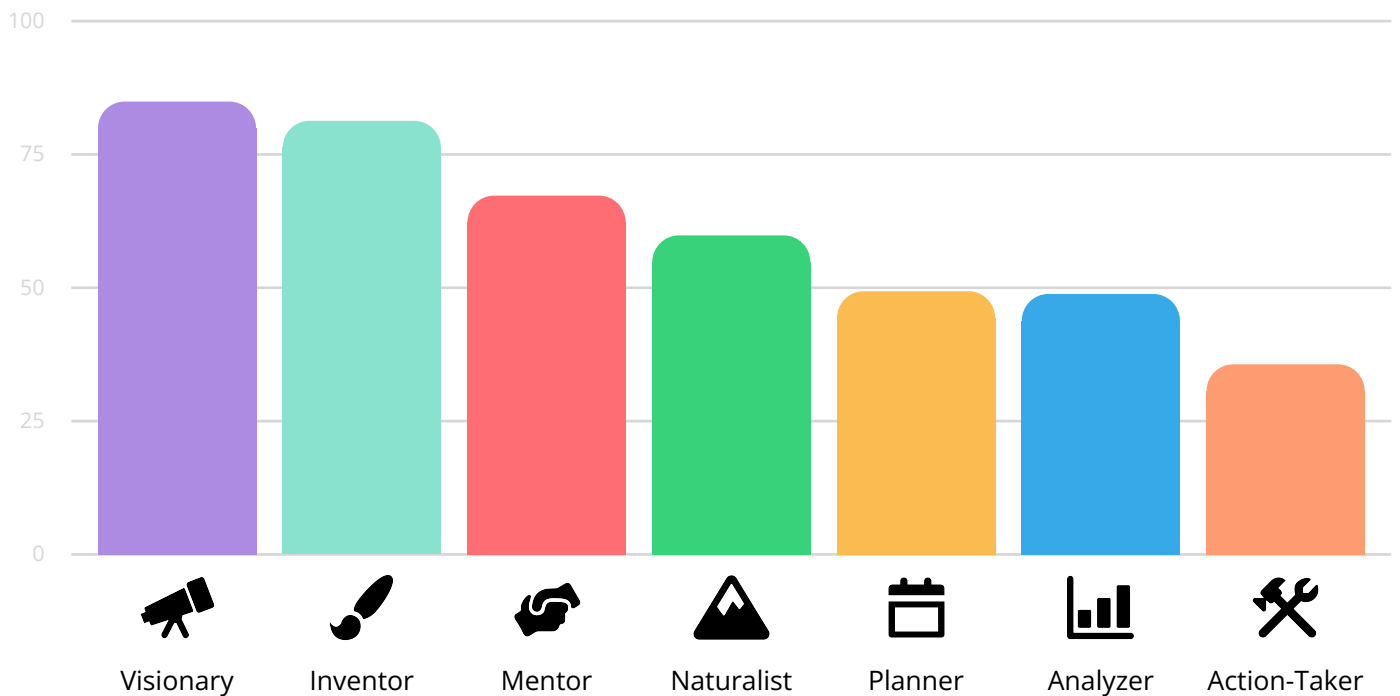

Your personality blend is  
**Visionary | Inventor**

You are sociable by nature with an eye for the eclectic. You enjoy being around others and are especially attracted to the creative world. The lead in the play, the artistic mind power behind the big idea, or the performer, you always shine. Others are drawn to you and admire you. You thrive out in the world and appreciate being surrounded by other people. The only exception to this is when you are working in the creative realm, finding yourself completely engrossed in a project for hours at a time.

Personality Breakdown